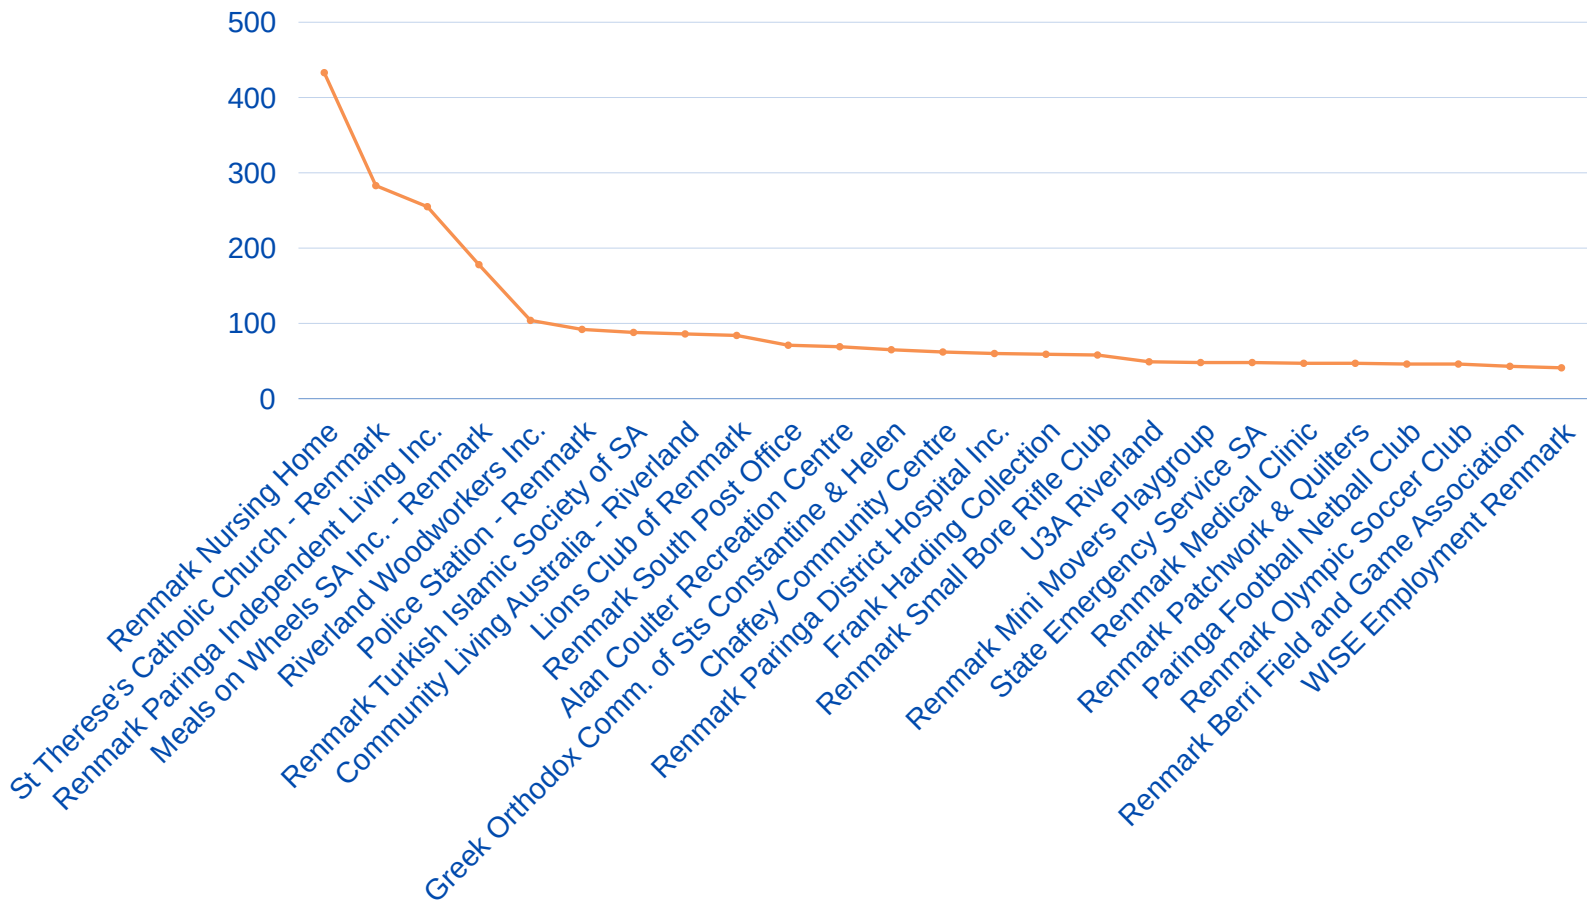

## WHAT ARE OUR COMMUNITY NEEDS?

3469 SESSIONS 1 JULY 2022 - 30 JUNE 2023

### TOP 25 LANDING PAGES

Male 42%

Female 58%