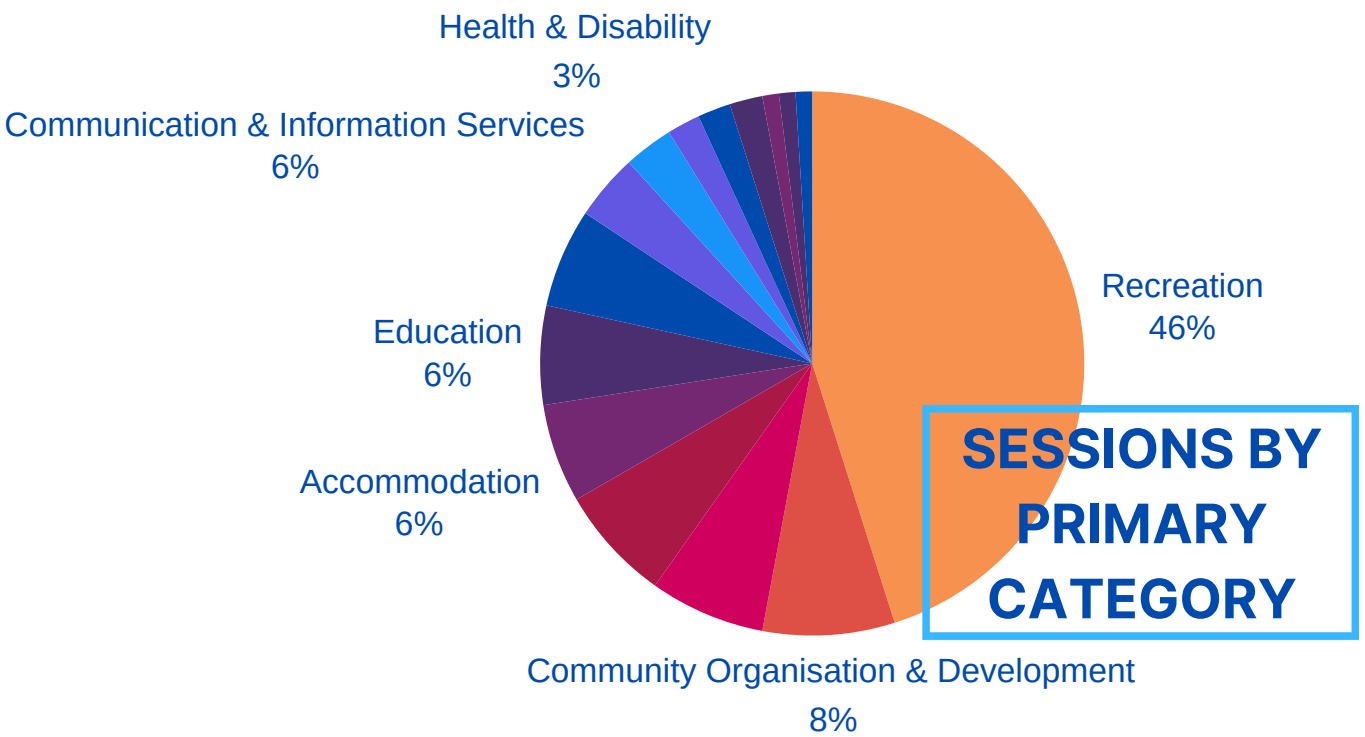

RENMARK PARINGA

WHAT ARE OUR COMMUNITY NEEDS?

3469 SESSIONS 1 JULY 2022 - 30 JUNE 2023

TOP 25 LANDING PAGES

Male 42%

Female 58%

WHO ARE OUR USERS?